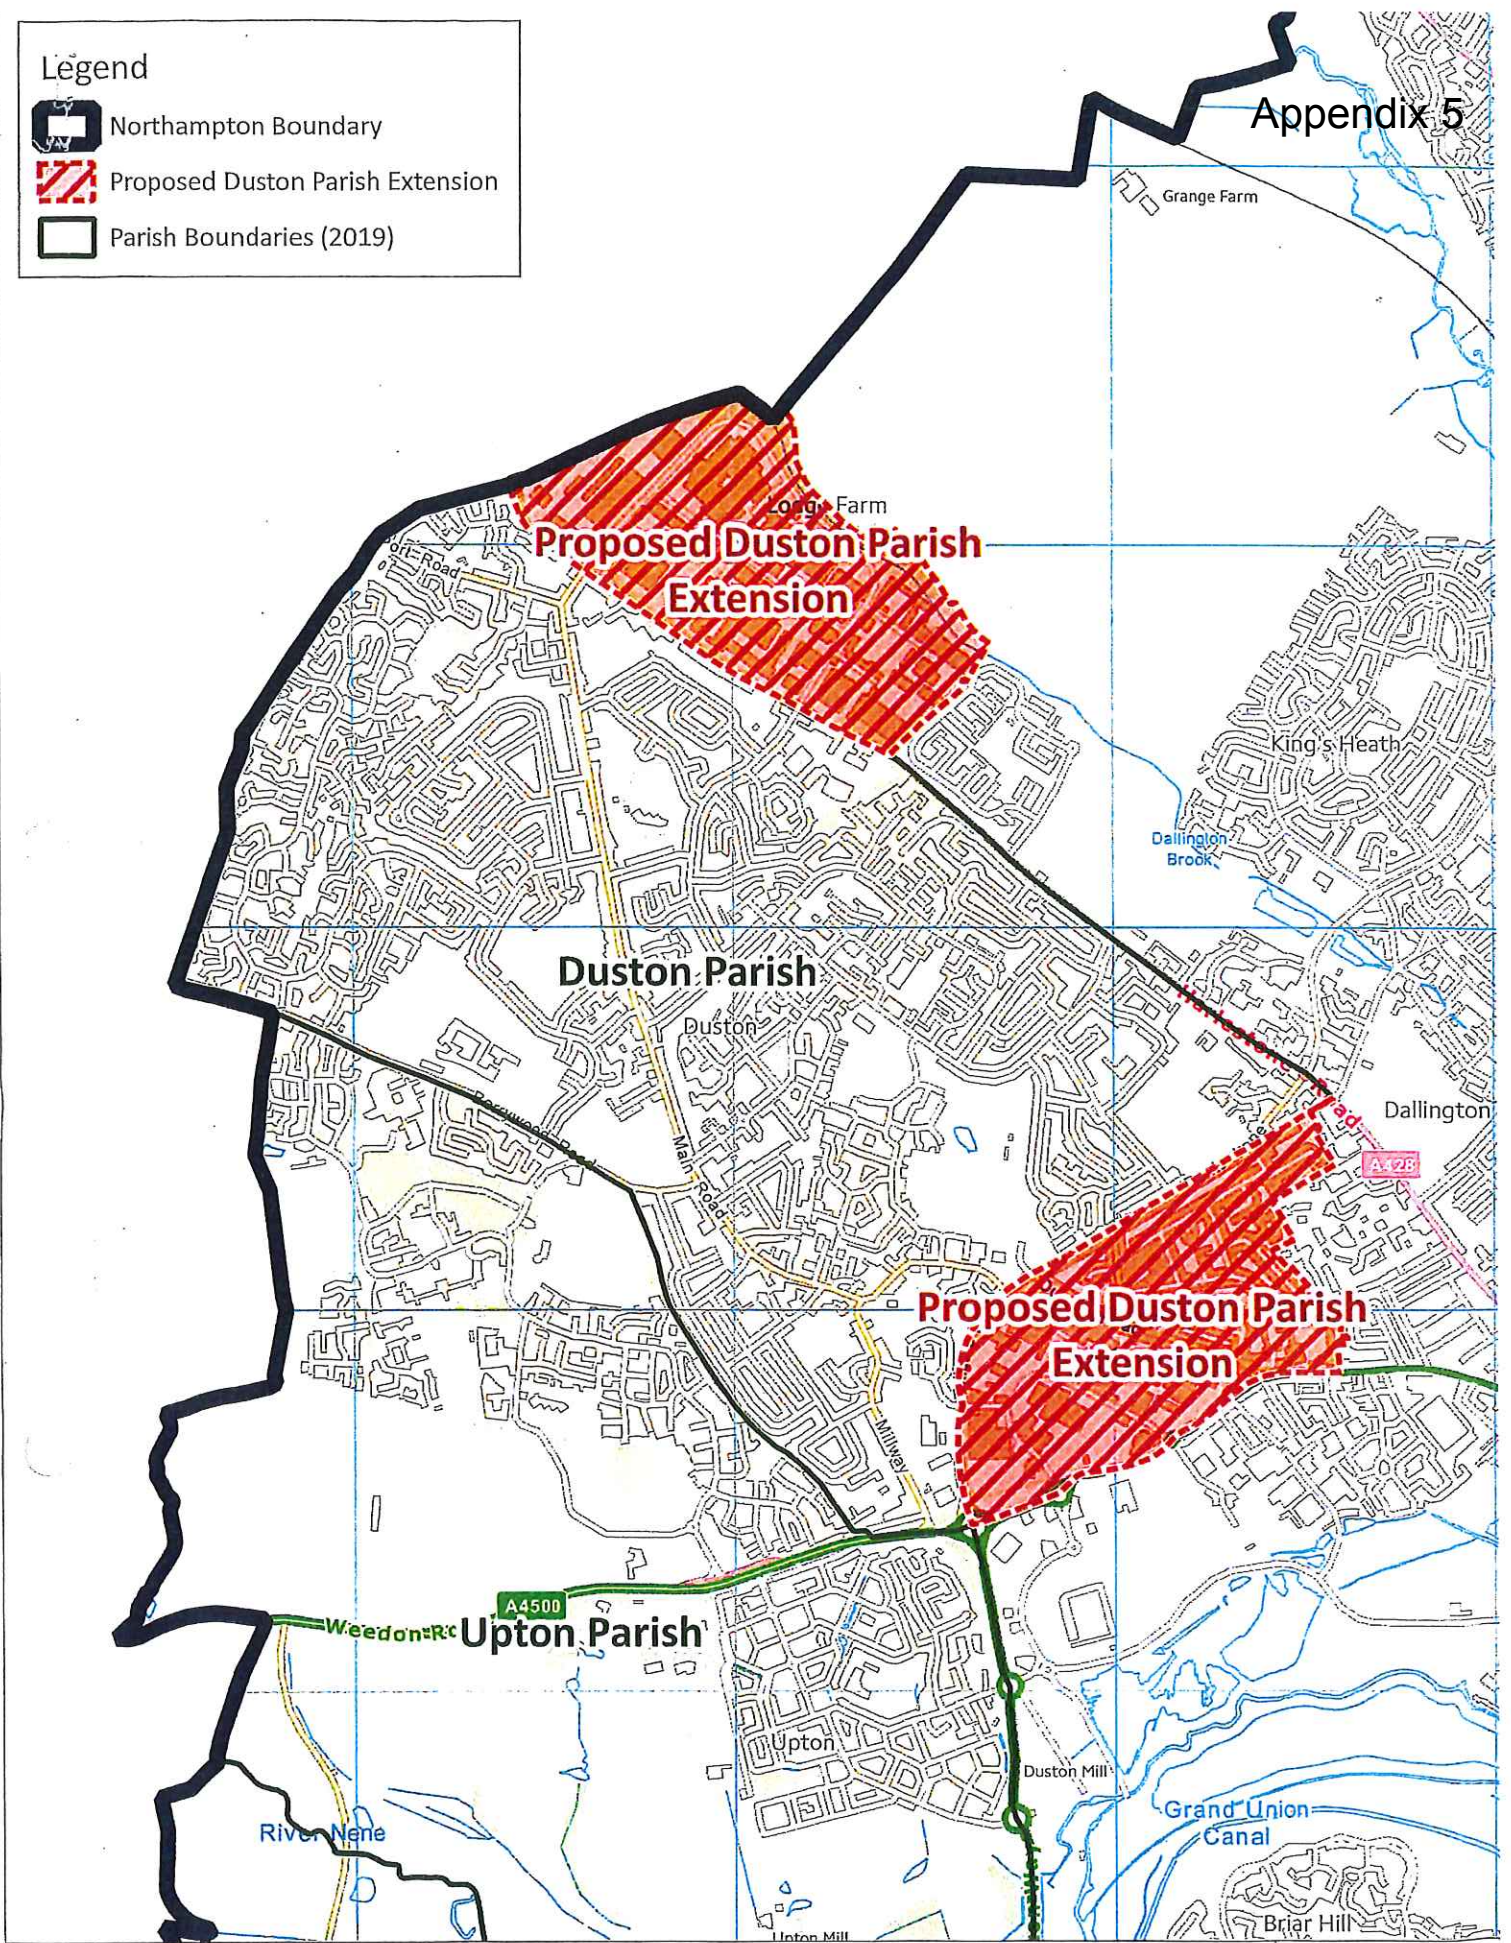

Legend

-  Northampton Boundary
-  Proposed Duston Parish Extension
-  Parish Boundaries (2019)

Title: **Community Governance Review**

© Crown copyright and database rights 2018 Ordnance Survey licence no. 10019655
83

Date: 20-05-2019

Scale: 1:14000

Drawn by: ----